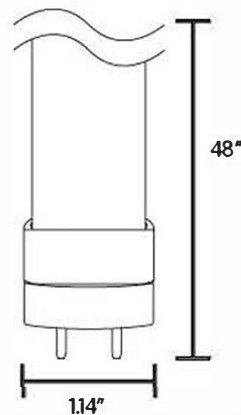

Application

Universal LED bulb replacement for residential and commercial fluorescent style fixtures.

Features	Structure Features
<ul style="list-style-type: none"> • Input Voltage: 100-277V AC • Available in 4100K and 5000K Color Temps. • Additional LED Bulb sizes available: 2Ft, 5Ft, and 8Ft models • Quiet operation, instant on - no humming, buzzing or flickering • Fits into fixtures designed for 48" fluorescent lamps (ballast must be by passed) • White LED light with high color rendering produces great light for most commercial and residential applications • Long life LEDs (rated for 50,000 hours) eliminate lamp and ballast replacements for years • 160° beam angle optimizes usable light output reducing light lost into the housing or reflector • 18 Watt T8: 1850 lms • 22 Watt T8: 2250 lms • 5 Year warranty 	<ul style="list-style-type: none"> • Aluminum housing offers built in heat sink for effective thermal control • Available in clear or frosted style lens cover • Standard style bi-pin connections • Bulb Dimensions: 48" Length x 1.14" Diameter