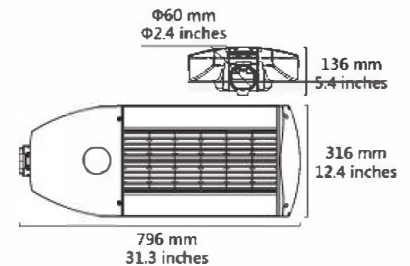

Product Certification

DESIGNLIGHTS
CONSORTIUM